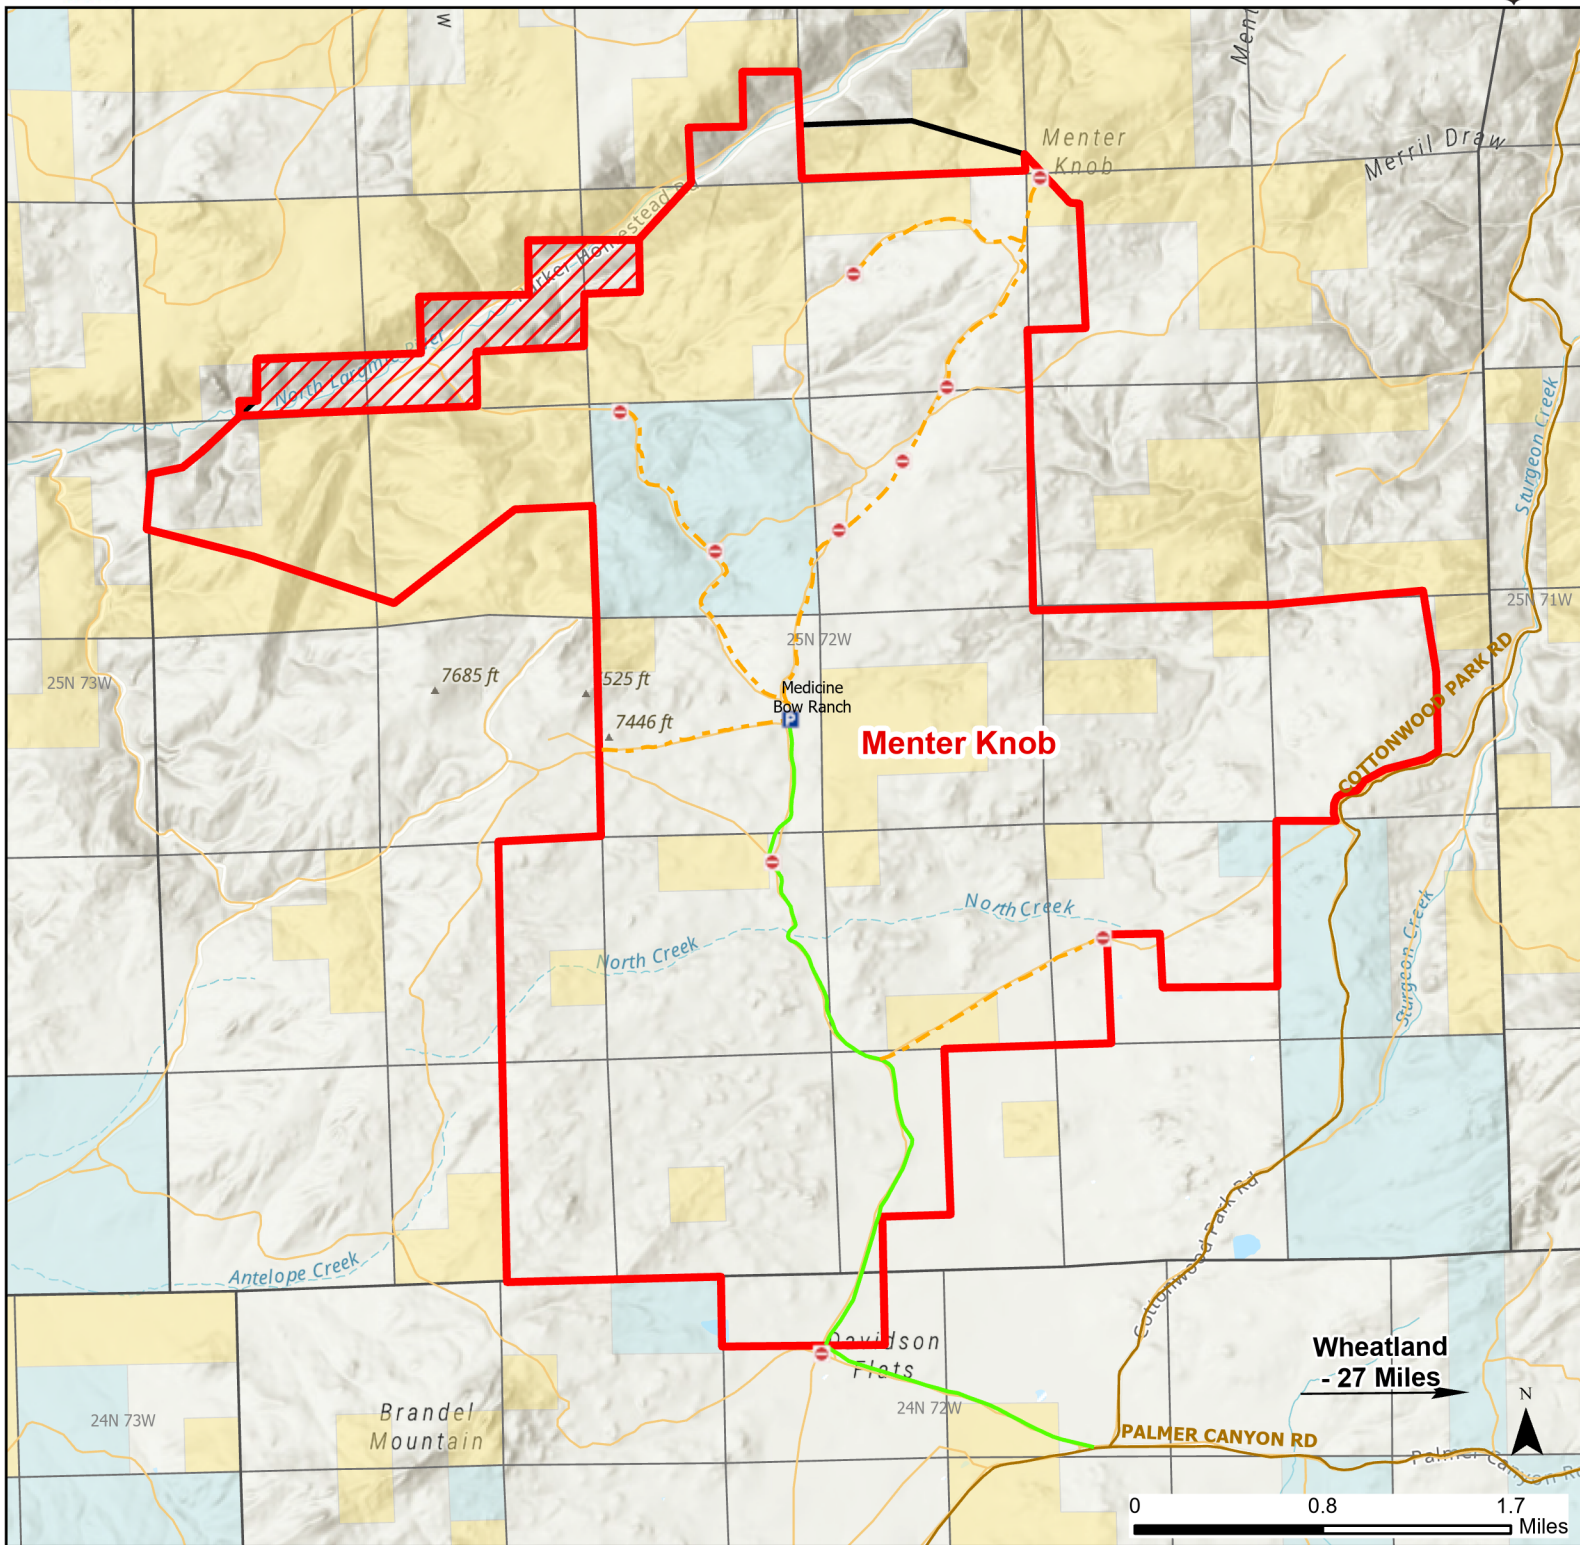

Menter Knob Hunter Management Area

2023 Hunt
Season

Parking	Closed Road	Boundary	Limited Range Weapons and Archery	State
Coupon Box	Roads	County Boundaries	Archery Only	DOD
Road Closed	HMA Ownership	Other	CLOSED	BLM
Open Road	Special Conditions Apply			Wyoming Game & Fish Dept.
				Forest Service
				Private

Species allowed to hunt: Antlerless Elk

See Ranch Rules for More Information and Restrictions

Hunter Management Area rules apply only to those lands enrolled in the HMA.

This map is for visual use, assistance and general location only, does not represent a survey, and is not to be used for legal conveyance. Hunt Area boundaries are approximate, consult Game and Fish Hunting Regulations for descriptions and restrictions. Access to these private lands for any commercial activity must be gained by contacting the individual landowner(s) directly.